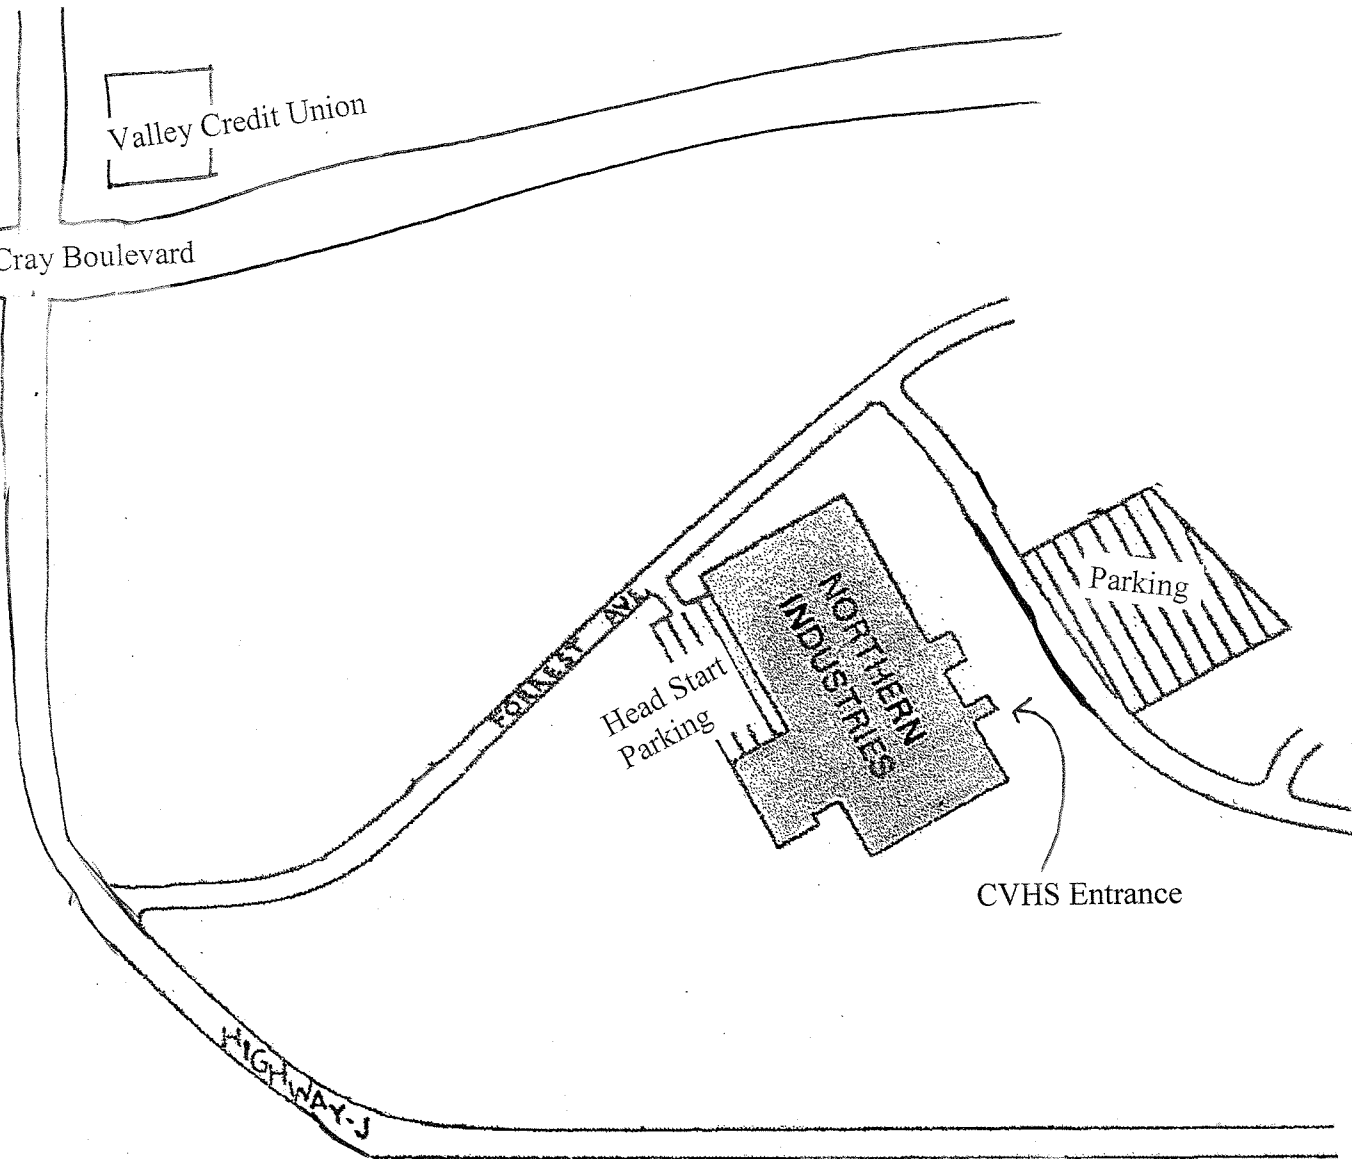

Directions to CVHS:

From Chippewa Falls, take Park Avenue/Highway J east to Seymour Cray Boulevard. Go thru the stop lights and take the first left into the Northern Center grounds. You will see a one story building on your right – this is “Northern Industries.” Head Start has the right side of this building and CVHS has the left side. So please park across the street and enter the left front door.